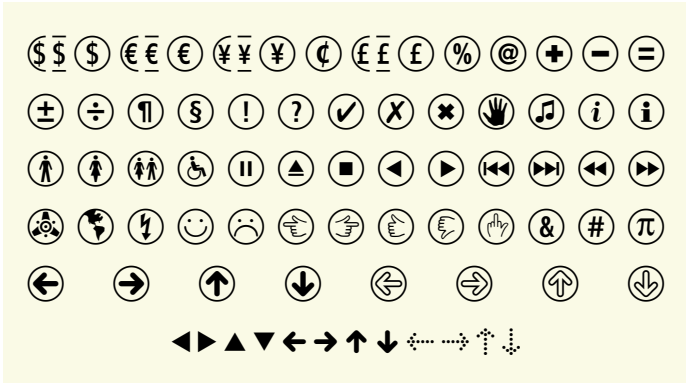

Additional Characters

In addition to numbers and letters, with CombiNumerals Pro you can create arrows, monetary symbols, emoticons and other useful symbols. Here are just a few of them:

Ⓣ ⓕ Ⓨ Ⓝ Ⓢ ⓐ ⓐ ⓓ ⓔ Ⓝ Ⓝ
Whether you agree or strongly agree,
CombiNumerals Pro is perfect for
creating 'bubble' forms used in surveys,
evaluations and questionnaires.

Any character you type can also be
a negative using a specially-created
slash character. For example, the
character ? becomes Ⓝ. A similar
emphasis character can be created,
e.g., ? becomes Ⓝ. Any questions?